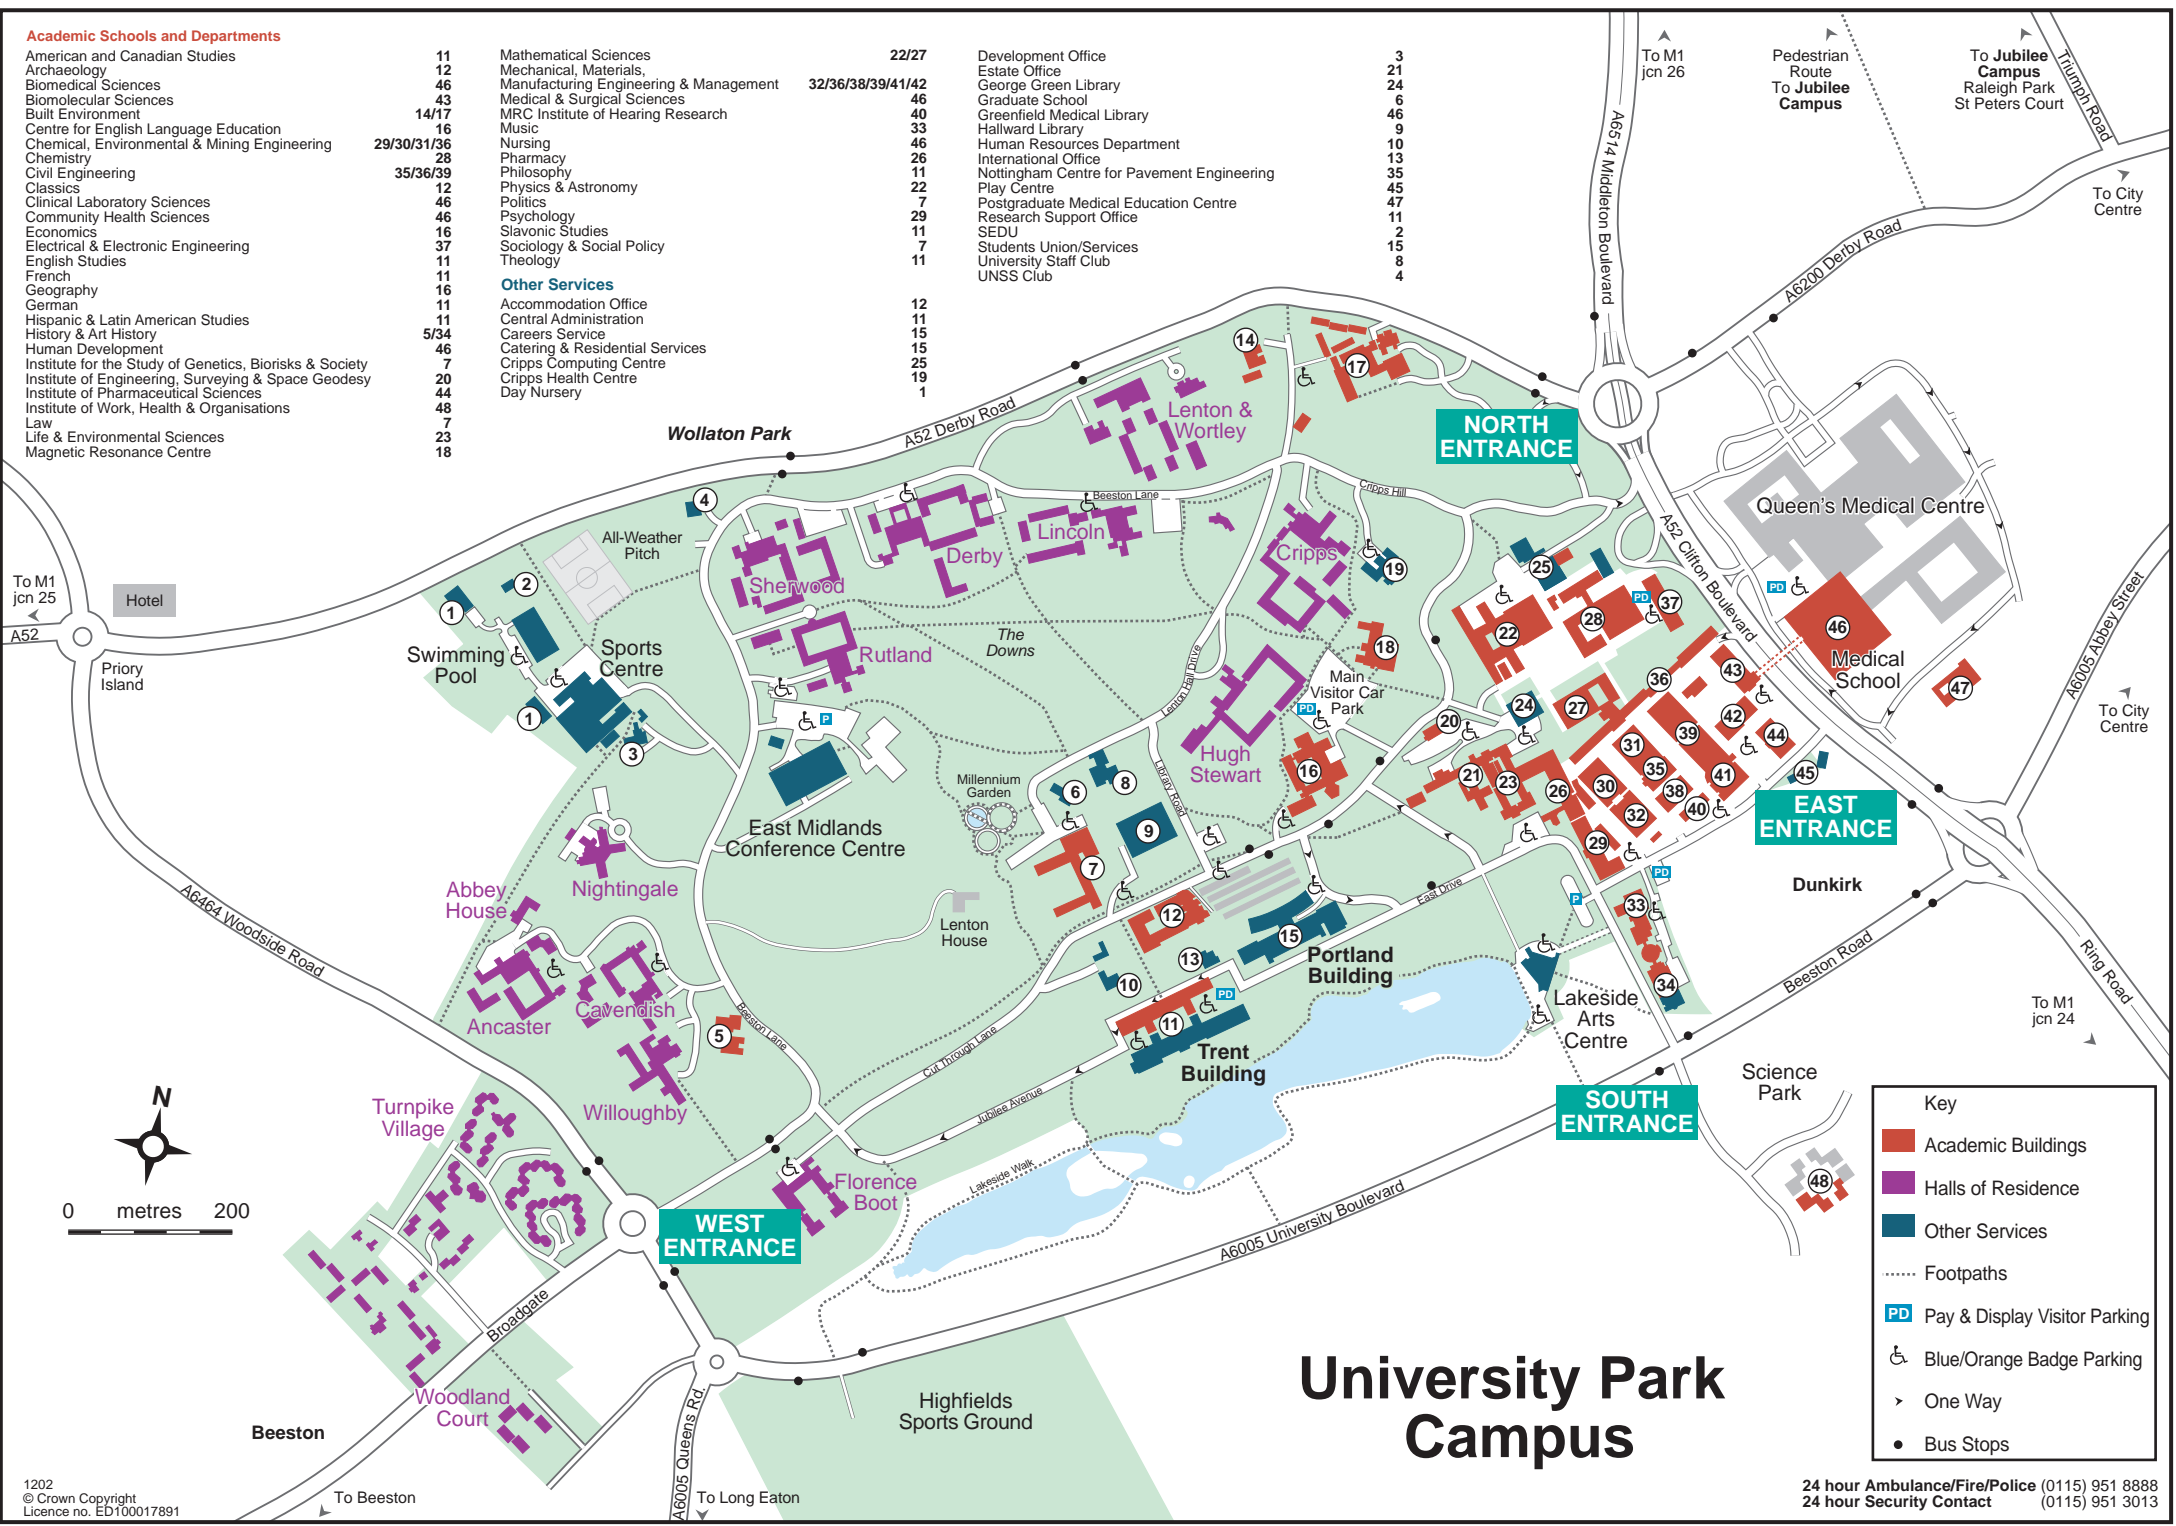

Academic Schools and Departments

American and Canadian Studies	11
Archaeology	12
Biomedical Sciences	46
Biomolecular Sciences	43
Built Environment	14/17
Centre for English Language Education	16
Chemical, Environmental & Mining Engineering	29/30/31/36
Chemistry	28
Civil Engineering	35/36/39
Classics	12
Clinical Laboratory Sciences	46
Community Health Sciences	46
Economics	16
Electrical & Electronic Engineering	37
English Studies	11
French	11
Geography	16
German	11
Hispanic & Latin American Studies	11
History & Art History	5/34
Human Development	46
Institute for the Study of Genetics, Biorisks & Society	7
Institute of Engineering, Surveying & Space Geodesy	20
Institute of Pharmaceutical Sciences	44
Institute of Work, Health & Organisations	48
Law	7
Life & Environmental Sciences	23
Magnetic Resonance Centre	18

Other Services

Accommodation Office	12
Central Administration	11
Careers Service	15
Catering & Residential Services	15
Cripps Computing Centre	25
Cripps Health Centre	19
Day Nursery	1

Development Office	3
Estate Office	21
George Green Library	24
Graduate School	6
Greenfield Medical Library	46
Hallward Library	9
Human Resources Department	10
International Office	13
Nottingham Centre for Pavement Engineering	35
Play Centre	45
Postgraduate Medical Education Centre	47
Research Support Office	11
SEDU	2
Students Union/Services	15
University Staff Club	8
UNSS Club	4

Key

- Academic Buildings
- Halls of Residence
- Other Services
- Footpaths
- PD Pay & Display Visitor Parking
- Blue/Orange Badge Parking
- One Way
- Bus Stops

University Park Campus